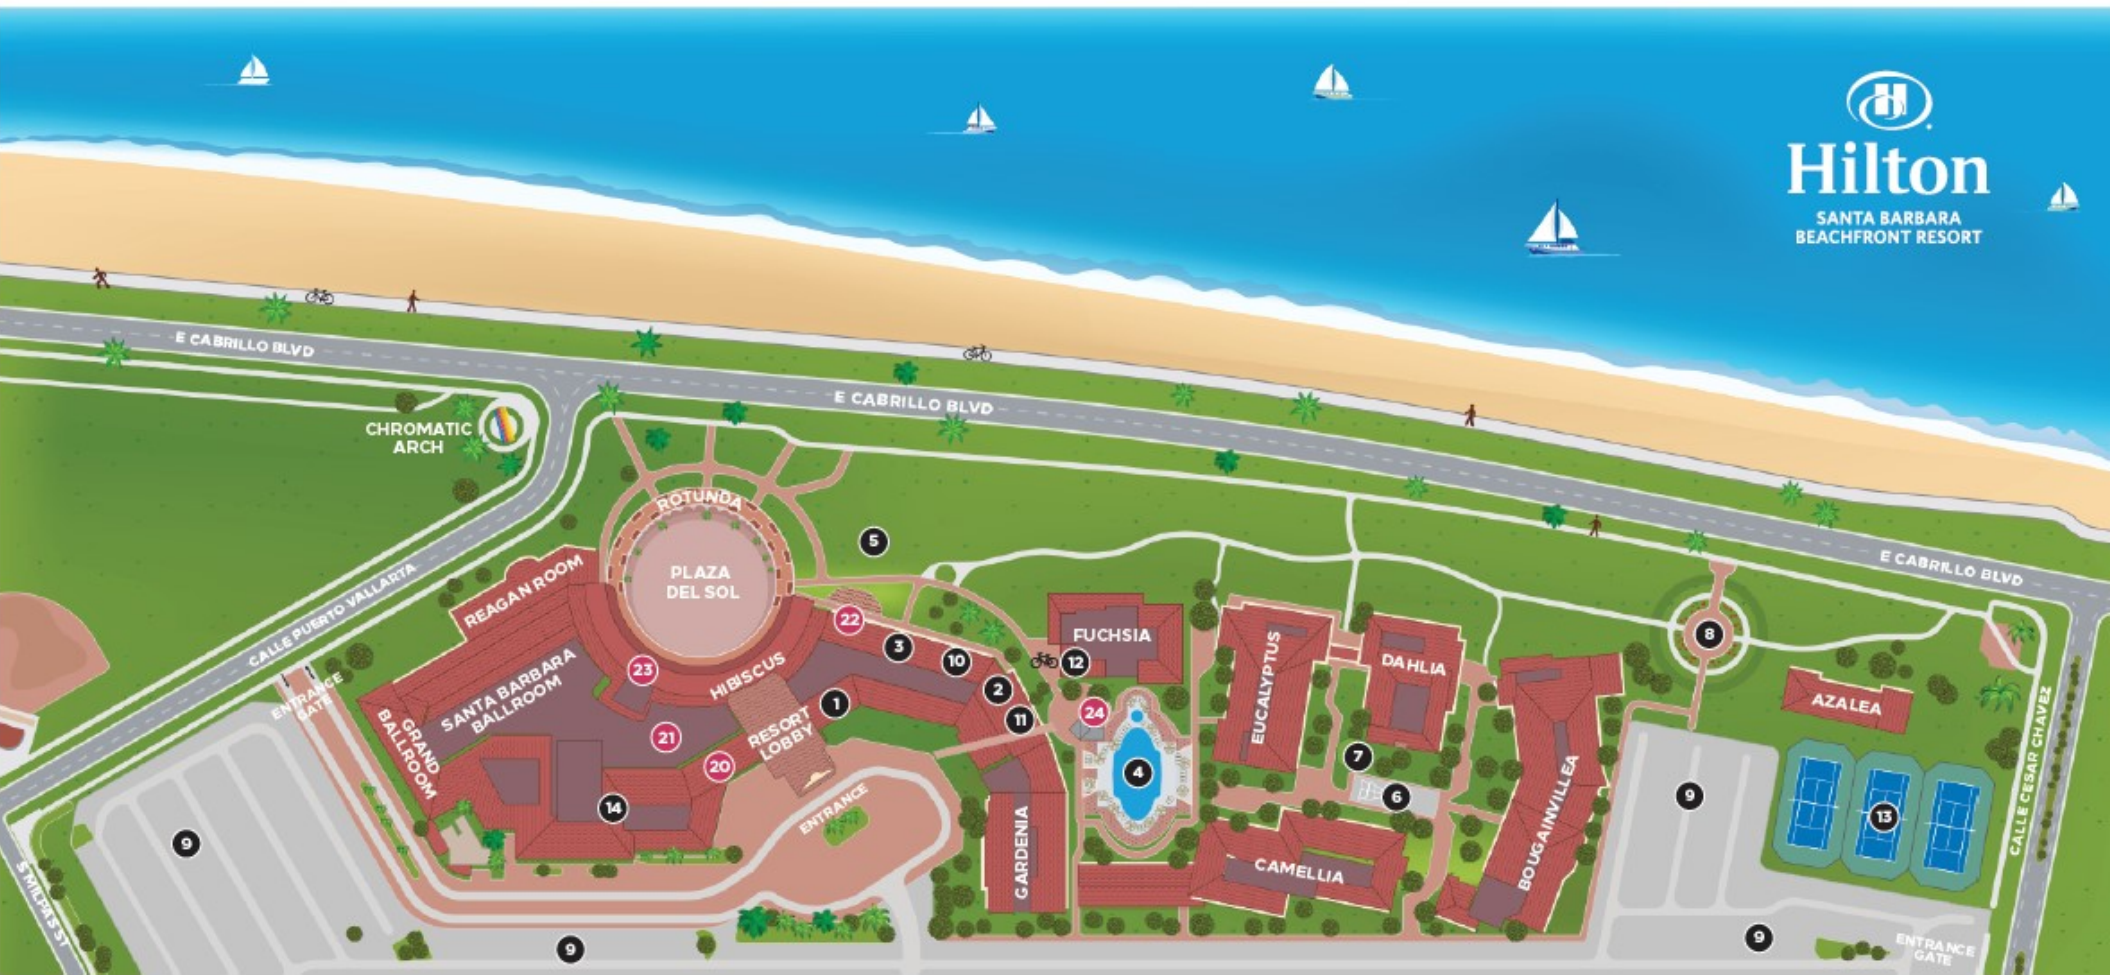

Hilton Santa Barbara Beachfront Resort Property Map

HIBISCUS
3rd 300-322

GARDENIA
1st 108-145
2nd 200-245
3rd 323-346

FUCHSIA
1st 850-865

EUCALYPTUS
1st 700-721
2nd 727-741

DAHLIA
1st 600-615
2nd 618-625

CAMELLIA
1st 147-178
2nd 247-278
3rd 354-378

BOUGAINVILLEA
1st 400-437
2nd 440-470
3rd 480-494

AZALEA
1st 500-507

Resort Amenities

- | | | | |
|------------------|-----------------|-----------------------------------|---------------------------|
| 1 Front Desk | 5 Front Lawn | 9 Self-Parking | 13 Dimitar Tennis Academy |
| 2 Fitness Center | 6 Shuffle Board | 10 Salon Del Mar | |
| 3 Gift Shop | 7 Croquet | 11 Spa Del Mar | |
| 4 Pool + Jacuzzi | 8 Rose Garden | 12 Bicycle Rental (Fri, Sat, Sun) | |

Dining

- | | |
|-----------------------------|--------------------|
| 20 Fess Parker Wine Room | 23 The Roundhouse |
| 21 Java Del Mar | 24 Terraza del Mar |
| 22 The Set Restaurant & Bar | |