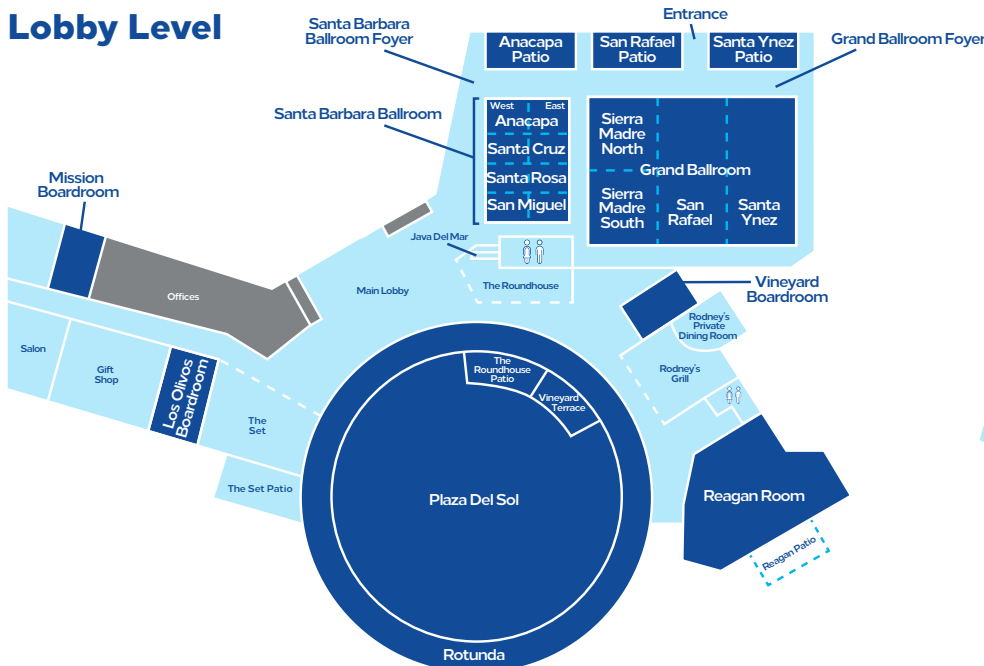

* Legal Capacity

FLOOR MAPS KEY

- Meeting/Conference Rooms
- Private
- Public Space

Lobby Level

3rd Floor