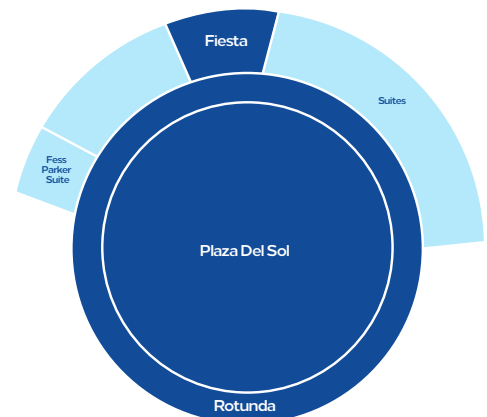

HiltonSantaBarbaraBeachfrontResort.com

633 E. Cabrillo Blvd.
Santa Barbara | California | 93103
T: +1 805 564 4333 | F: +1 805 564 4964
SBAMC-Sales@Hilton.com